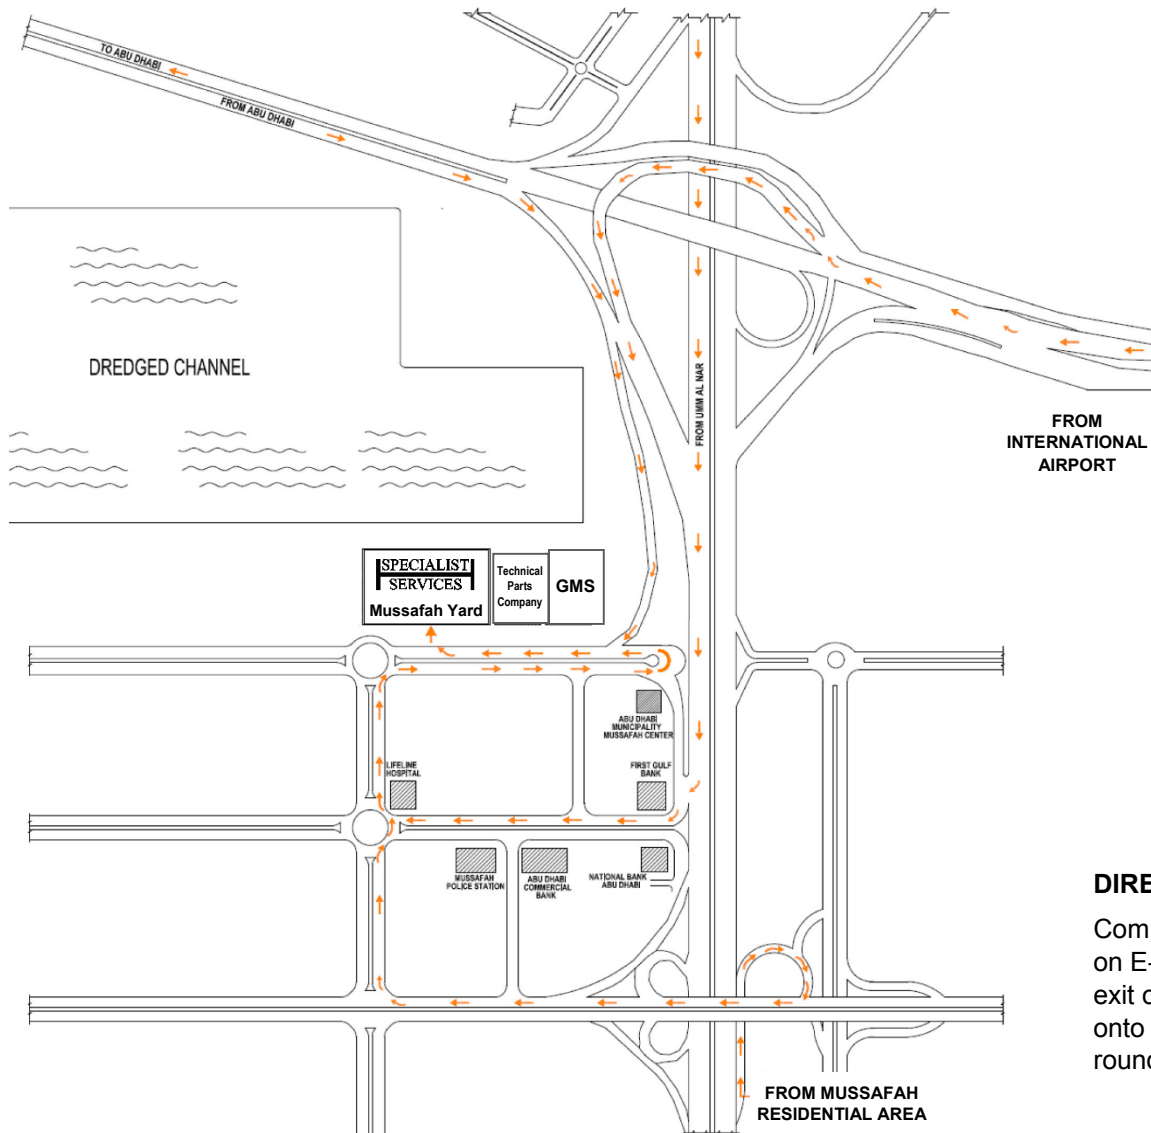

## Specialist Services Mussafah Yard, Abu Dhabi – Location Map

### GPS Coordinates:

Latitude: 24.382744

Longitude: 54.516376

### DIRECTIONS:

Coming from Dubai and Abu Dhabi. Drive on E-11, keep left to continue on E-10. Then take exit onto Abu Dhabi – Al Ain Road and then take the exit onto E-30. Proceed slight right toward Route 16, continue straight onto Route 16. Then go through the roundabout and take right on 2<sup>nd</sup> roundabout. Keep left and take U-turn. The yard will be on the right side.